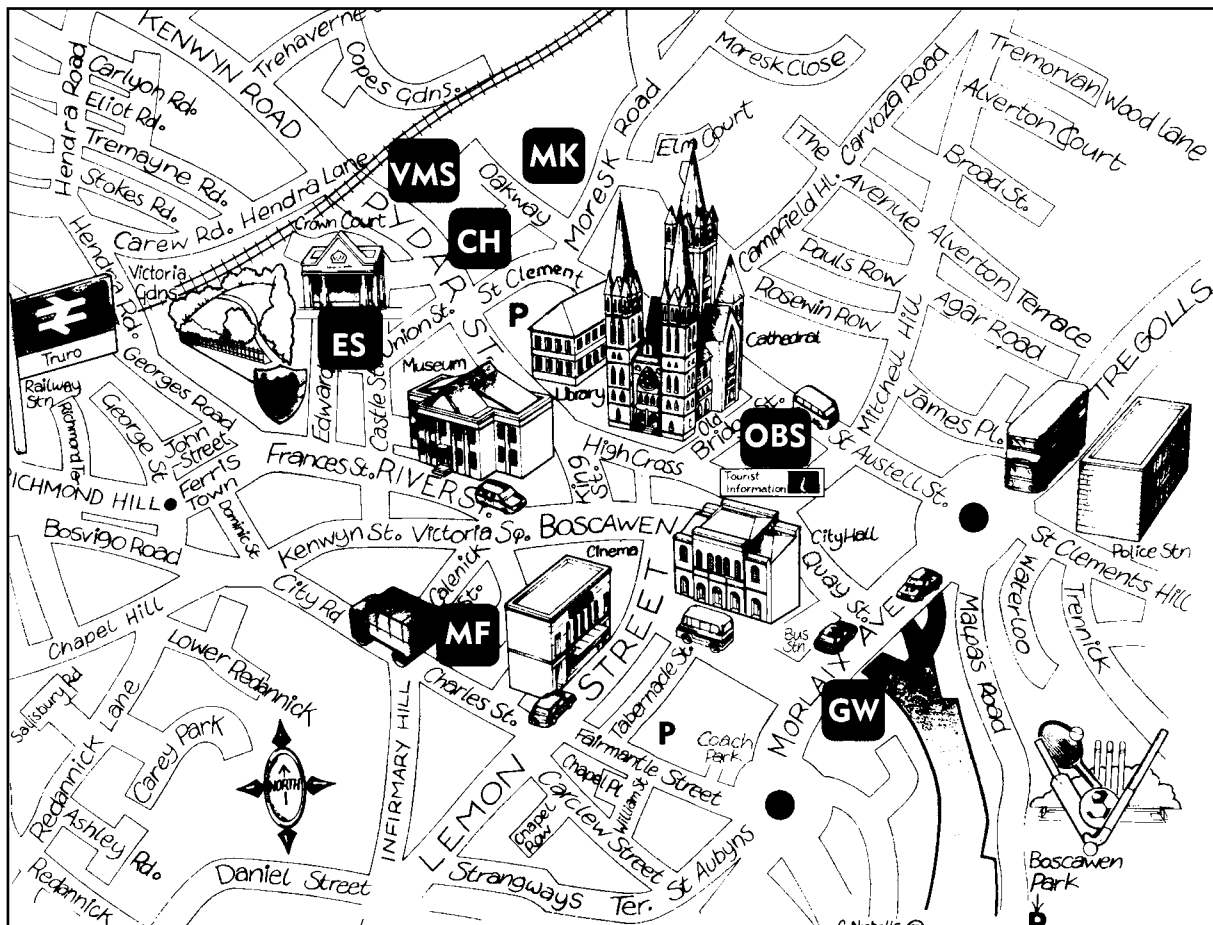

Map of Truro City Centre and car park guide

Places of Interest	Nearest Car Park	Key Map Letters
Boat Trips	Garras Wharf	GW
Boscawen Park	Car Park adjacent	
Carrick House	Viaduct Multistorey	VMS
Cathedral	Old Bridge Street	OBS
City Hall	Moorfield Multistorey	MF
Law Courts	Edward Street	ES
Museum	Edward Street	ES
Plaza Cinema	Moorfield Multistorey	MF
Tourist Information Centre	Garras Wharf	GW
Town Centre	Any short stay car park	
Victoria Gardens	Edward Street	ES